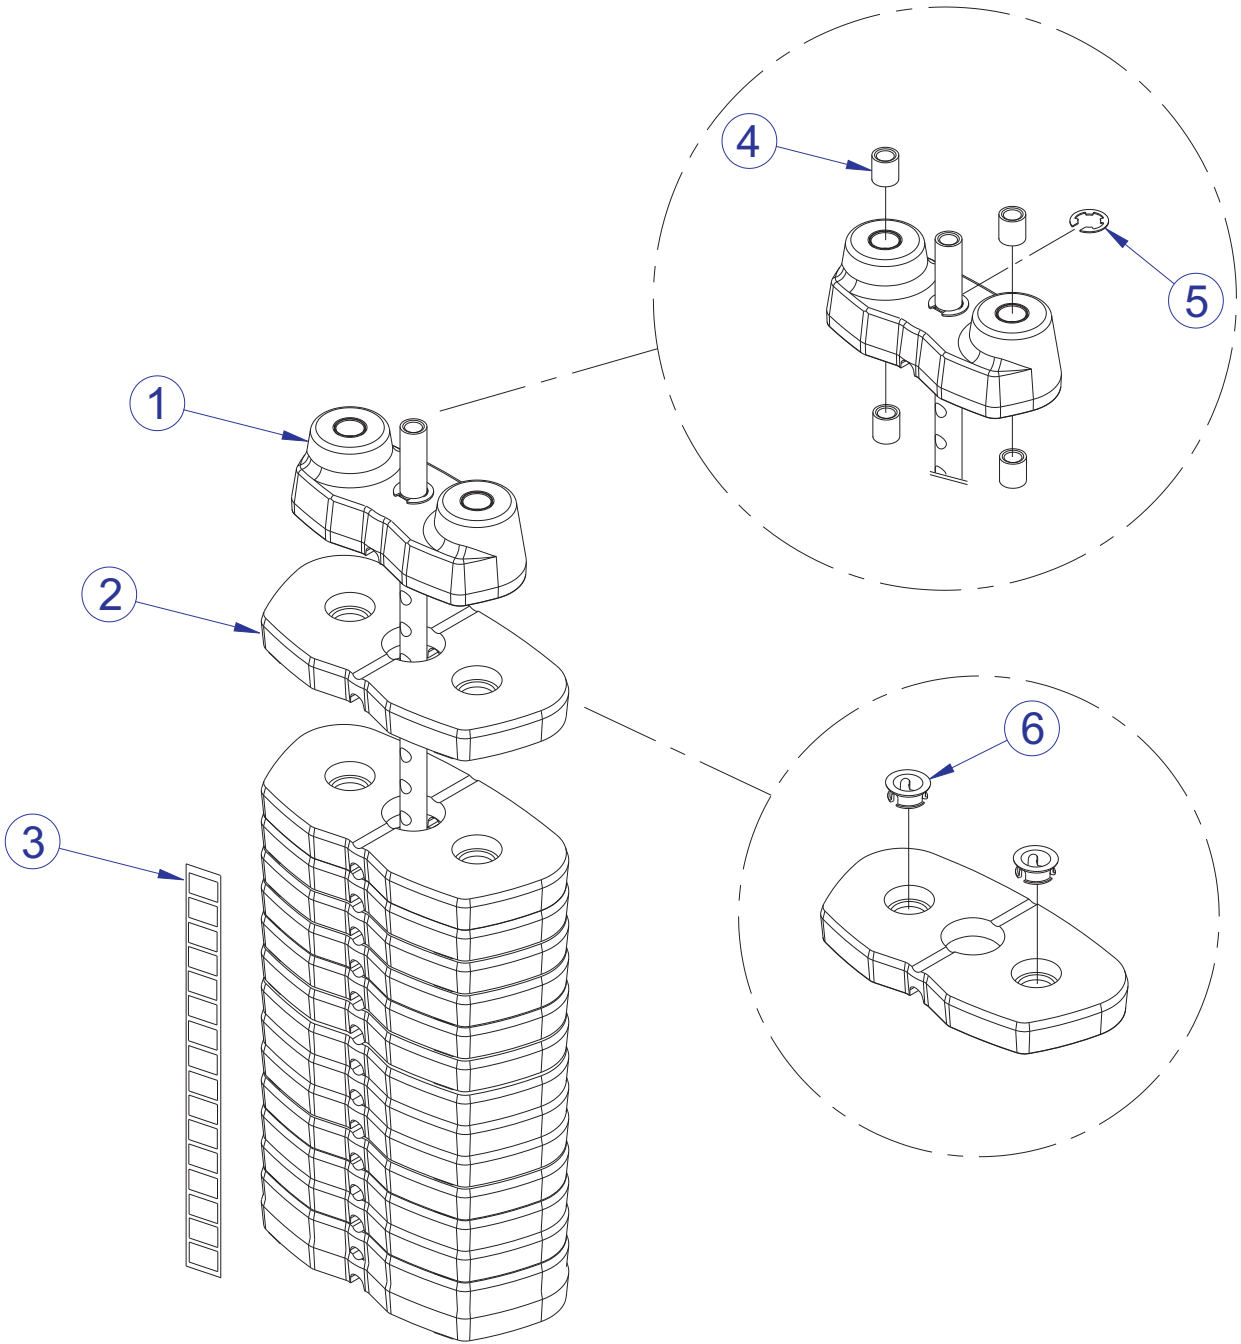

G4-001 G4 HOME GYM WEIGHT STACK ASSEMBLY

ITEM NO.	QTY.	PART NO.	DESCRIPTION
1	1	7292801	PTD ASSY, HEAD PLATE 20 HOLE
2	15	ACUWT-PLATE	215102 SINGLE WT PLATE 10 LBS
3	1	7308601	LABEL;WEIGHT STACK 1-26
4	4	7286601	BEARING,SLEEVE 20ID X23 X 15MM
5	1	3221702	E-RING, EXTERNAL 3/4
6	30	6224501	SOCKET BUSHING